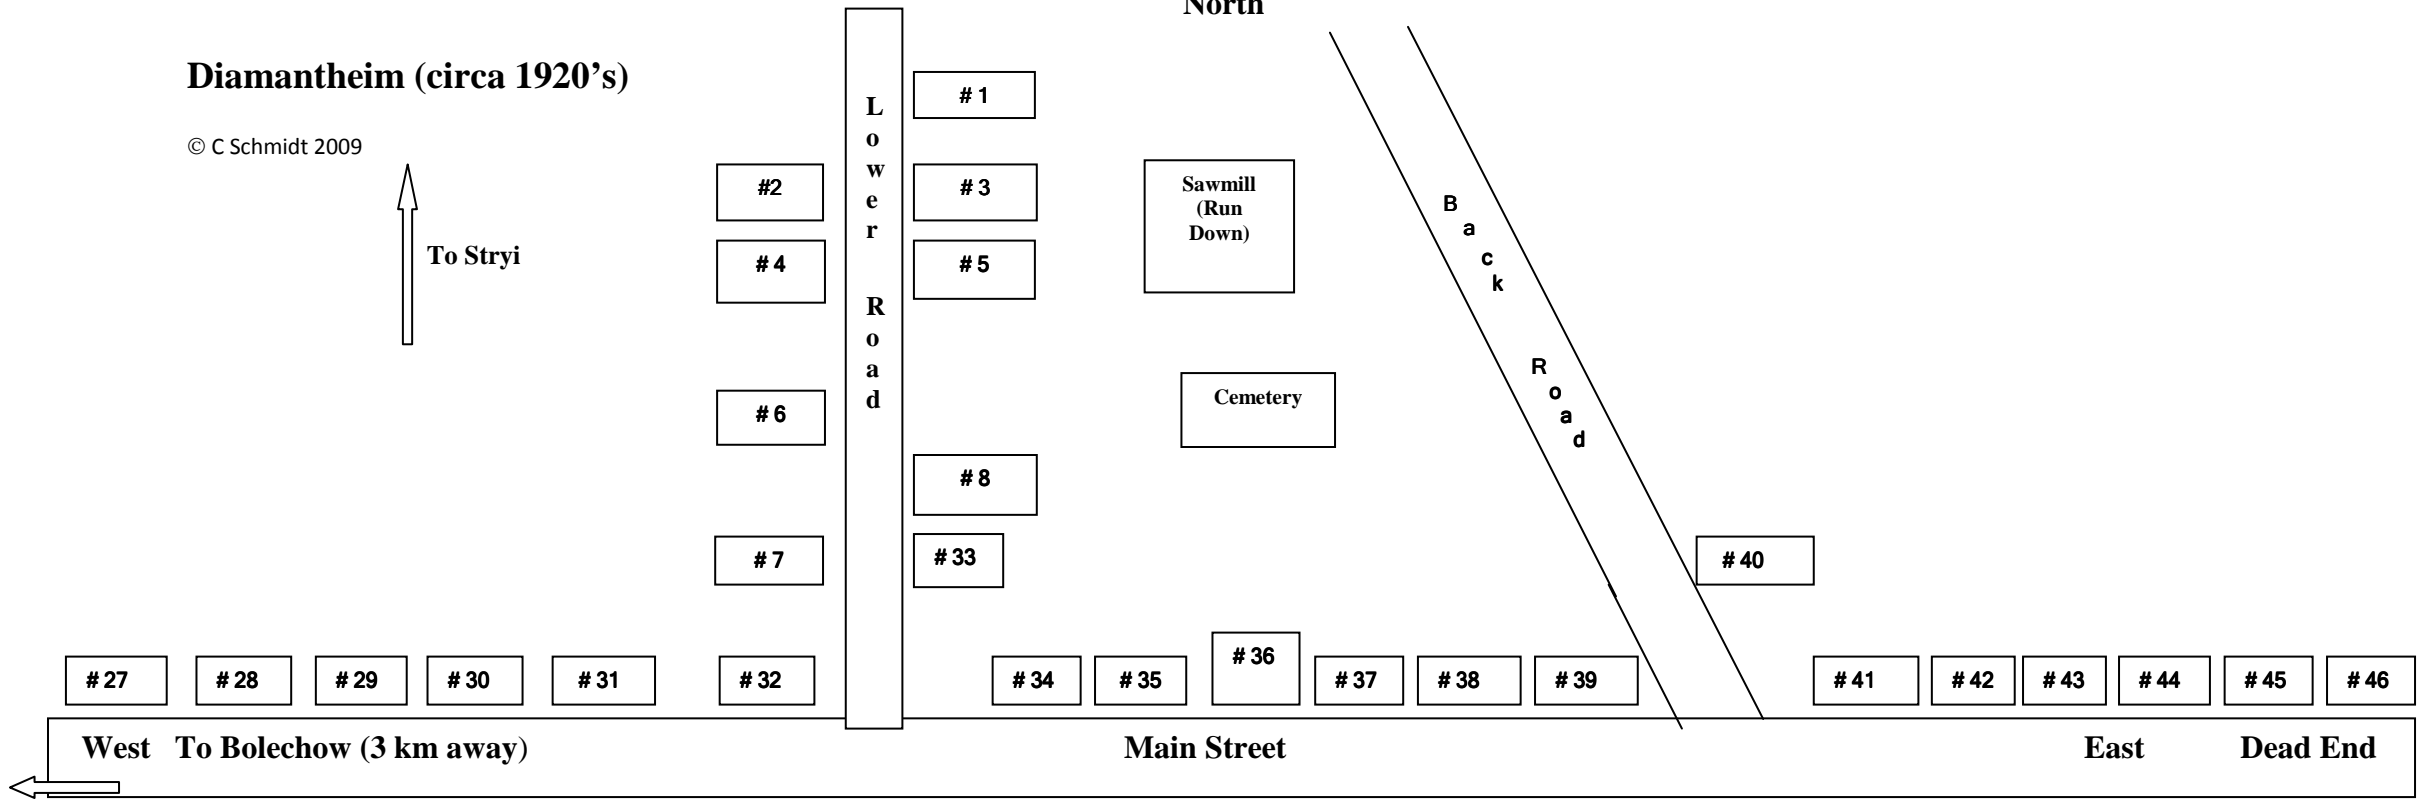

**Diamantheim (circa 1920's)**

© C Schmidt 2009

**North**

- # 9
- # 10
- # 11
- # 12
- # 13
- # 14
- # 15
- # 16
- # 17
- # 18
- # 19
- # 20
- # 21
- # 22
- # 23
- # 24
- # 25
- # 26

<b>Legend:</b>	#8 Haberstock	#16 Mattern	#24 Metz	#32 Gohres	#40 Reil
#1 Rech	#9 Fischer	#17 Frammer	#25 Baron Young	#33 Renner	#41 Reil
#2 Beeler	#10 Gromatka	#18 Ackermann	#26 Wagner	#34 Heuchert	#42 Harlos
#3 Bristmeier	#11 Frombach	#19 Huth	#27 Messinger	#35 Buch	#43 Kurz
#4 Bernhardt	#12 Bommesbach	#20 Berger (The Store)	#28 Nargang	#36 The School - Teachers: Emil Lubach & Jacob Enders	#44 Kurz
#5 Wild	#13 Gohres	#21 Renner	#29 Renner	#37 Reil	#45 Christman
#6 Schmidt	#14 Lingelbach	#22 Renner	#30 Mattes	#38 Huth	#46 Muller
#7 Heinrich	#15 Rech	#23 Muller	#31 Scholl	#39 Gohres	

**South**